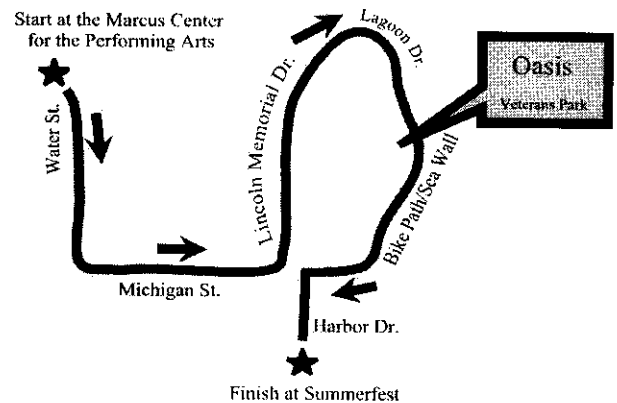

Saz's
Five-Mile Family Route

<u>Direction</u>	<u>Distance</u>	<u>Total</u>	<u>Street/Road/Highway</u>
Straight – South	.4 M		N. Water St.
Left – East	.5 M	.9 M	E. Michigan St.
Left – North	1.2 M	2.1 M	N. Lincoln Memorial Dr.
Right – East & South	1.1 M	3.2 M	Lagoon Dr.
<u>Oasis Station at Veteran's Park Shelter: 3.2 Mile Mark</u>			
Left – West & South	.7 M	3.9 M	Veteran's Park Path.
Left – South	.3 M	4.2 M	Along the Sea Wall
Right – West	.1 M	4.3 M	E. Michigan St.
<u>Caution – Watch for Traffic before Turning Left!</u>			
Left – South	.4 M	4.7 M	N. Harbor Dr.
<u>Finish Line at Chicago St. at the 4.7 Mile Mark</u>			

Celebrate at the Potawatomi Bingo Casino
 Finish Line Party at the Miller Lite Oasis,
 Summerfest grounds!
 Presented By:

One oasis station is located along the Five-Mile
 Route providing food, first aid, restroom facilities
 and emergency bike repair.
 Oasis Stations Sponsored By:

Water Provided By: **CHIPPEWA**
 Spring Water

Saz's
FIVE-MILE FAMILY ROUTE

START: Marcus Center for the Performing Arts, 929 N. Water St.
FINISH: Potawatomi Bingo Casino Finish Line Party at the Miller Lite Oasis, Summerfest grounds.
TIME: 8:15 a.m.
PARKING: Street parking is available and free on Sunday, June 3. Complimentary parking is also available at Lot H on the Summerfest grounds.

For your assistance, red arrow directional signs are located throughout each route

PLAY IT SAFE AND TAKE YOUR TIME!
THIS IS A RIDE, NOT A RACE!

BINGO • CASINO

POTAWATOMI BINGO CASINO FINISH LINE PARTY

After your ride, be sure to stop at the 2007 Potawatomi Bingo Casino Finish Line Party at the Miller Lite Oasis on the Summerfest grounds from 9 a.m. – 3 p.m.